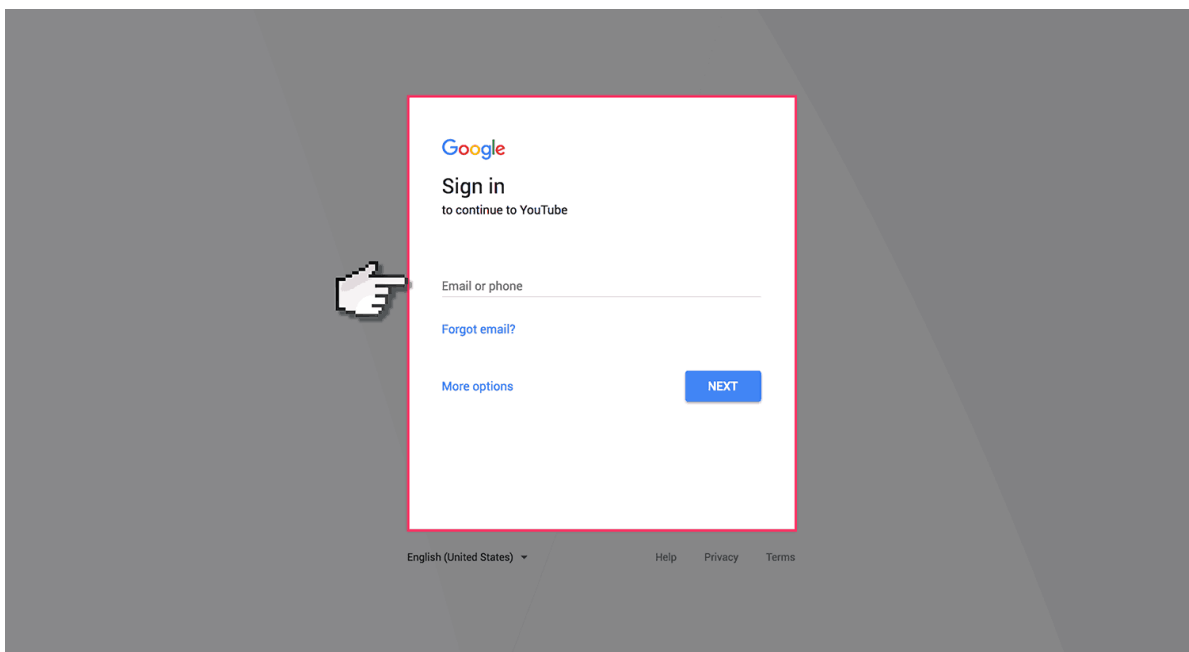

YouTube Restricted Mode

Step by step guide

2

Log in to your Google account using your Email address and Password. If you haven't got an account click the 'Create an account'.