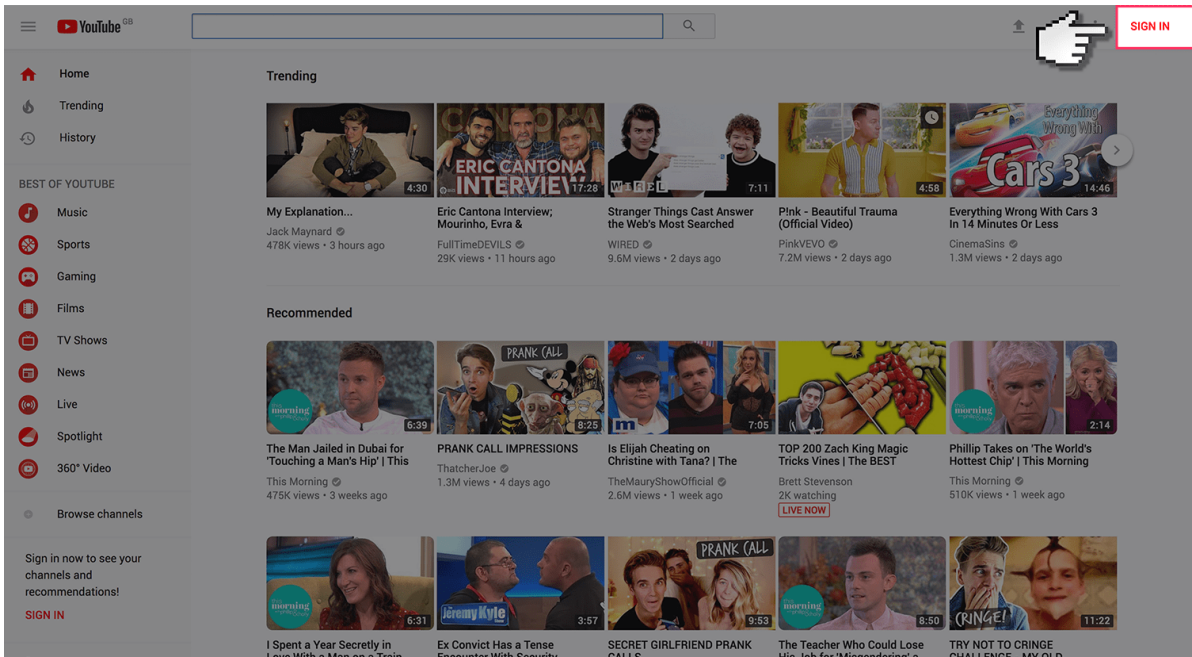

Parental controls guide

YouTube Restricted Mode

Parental Controls information

Type of guide

Entertainment & Search engines

Features and Benefits

Restricted Mode is an opt-in setting that helps screen out explicit and adult content to protect your children when they use YouTube. It also screens out comments on all videos your child watches.

What specific content can I restrict?

Inappropriate content

What do I need?

A Google account (Email & Password)

YouTube Restricted Mode

Step by step guide

1 Steps for desktop experience: Visit youtube.com and click 'sign in' to get into your account.