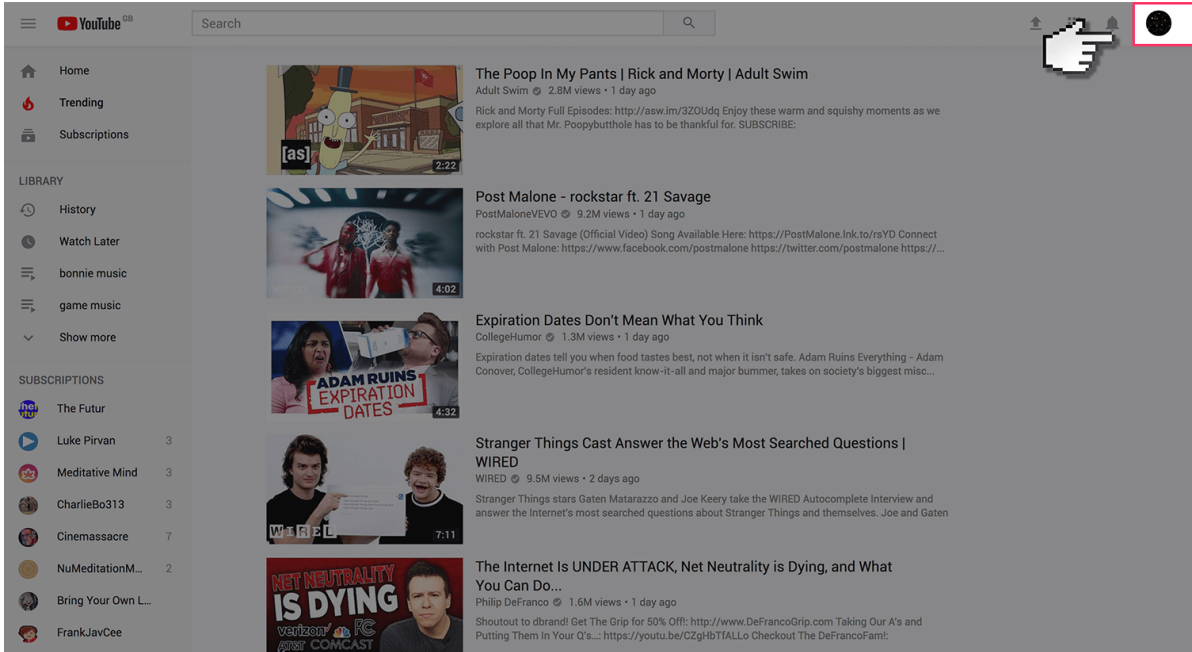

Parental controls guide

YouTube Restricted Mode

Parental Controls information

Type of guide

Entertainment & Search engines

Features and Benefits

Restricted Mode is an opt-in setting that helps screen out explicit and adult content to protect your children when they use YouTube. It also screens out comments on all videos your child watches.

Once you've signed in, select your account user icon.

YouTube Restricted Mode

Step by step guide

Select 'Restricted mode' option from the list of options.

YouTube Restricted Mode

Step by step guide

Turn the restricted mode switch to 'on'.