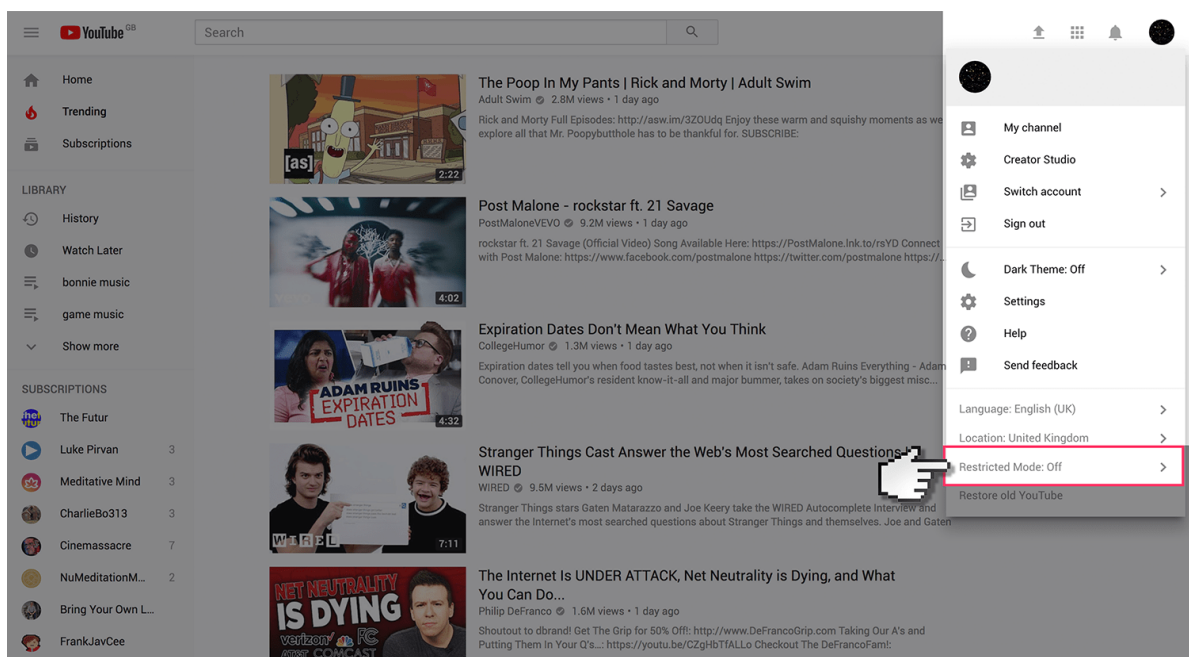

Parental controls guide

YouTube Restricted Mode

Parental Controls information

Type of guide

Entertainment & Search engines

Features and Benefits

Restricted Mode is an opt-in setting that helps screen out explicit and adult content to protect your children when they use YouTube. It also screens out comments on all videos your child watches.

Once you've signed in, select your account user icon.

YouTube Restricted Mode

Step by step guide

Select 'Restricted mode' option from the list of options.

YouTube Restricted Mode

Step by step guide

Turn the restricted mode switch to 'on'.